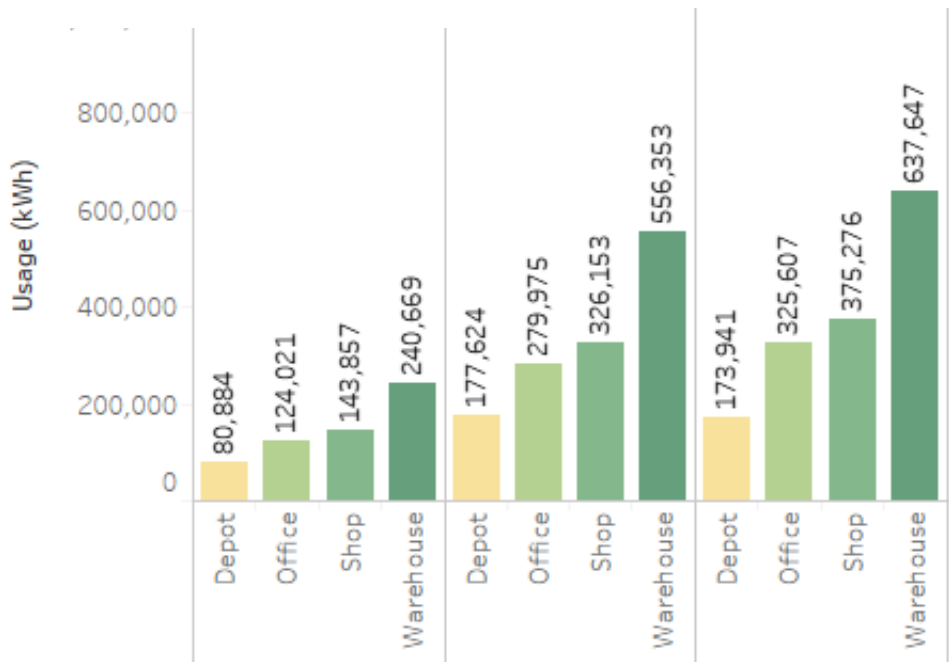

The Eco-Hub can assist your business to meet its environmental targets by providing accessible & visually engaging insights into its energy profile and usage patterns.

League Table Data

Site Name	Total Cost	Usage (kWh)
Site 1	£94,874	639,904
Site 2	£163,309	1,088,358
Site 3	£188,669	1,307,742
Site 4	£120,842	836,843
Site 5	£51,712	349,995
Site 6	£81,426	594,002
Site 7	£146,941	1,047,074
Site 8	£187,429	1,248,564
Site 9	£216,279	1,569,823
Site 10	£474,160	3,104,599
Site 11	£91,166	628,238
Site 12	£104,952	711,012

- Responsive
- Accessible
- Customisable
- Scalable
- Detailed

Did you know...

Businesses can save up to 10% on their gas and electricity usage by applying a monitoring and targeting scheme as part of a broader energy management program.

Identify Usage Profiles

By combining high-level, company wide league tables and analysis with pioneering, in-depth meter level analysis, you can target the biggest energy users within your organisation and drill into their usage patterns. Our expert consultants will work with you and identify energy reduction opportunities that will save money and, crucially, reduce your carbon footprint.