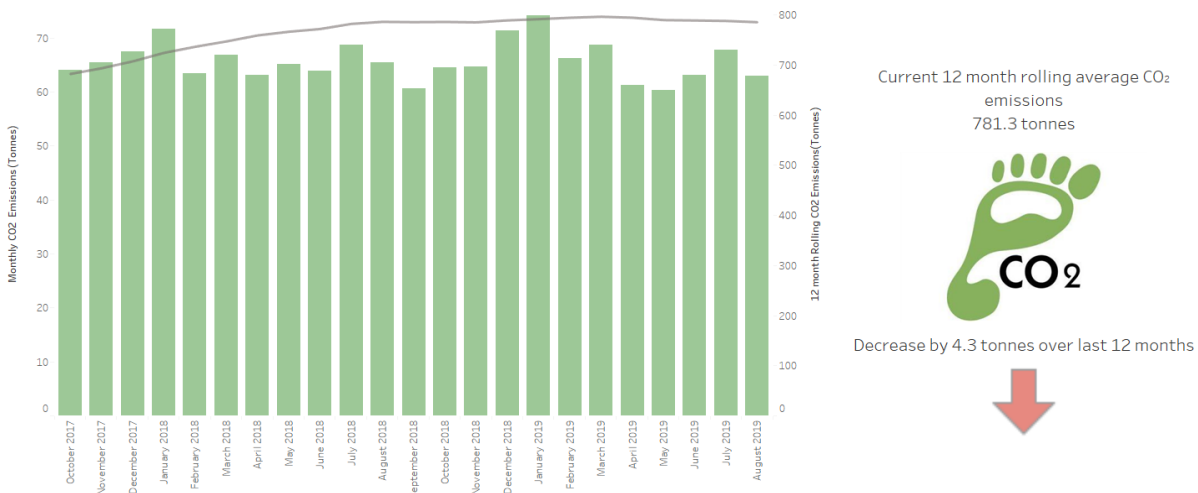

Reduce Carbon Footprint

The responsibility of all organisations to reduce their carbon footprint has never been greater, with the added pressures of corporate responsibility and government legislation tightening time frames to achieve targets.

Eco-Hub monitors your Carbon Emissions and will create benchmarks to ensure your business is on track to become net zero carbon.

Additional Information

As well as our market leading Eco Hub, Apollo Energy can also assist in many other areas of your business.

We can assist you with legislation such as Streamlined Energy and Carbon Reporting (SECR) and the Energy Savings Opportunity Scheme (ESOS), as well as arranging carbon footprint audits at each of your sites, ensuring every area of your business is covered in terms of its environmental commitments.

For more information contact us today

01257 239 500

or email

enquiries@apolloenergy.co.uk