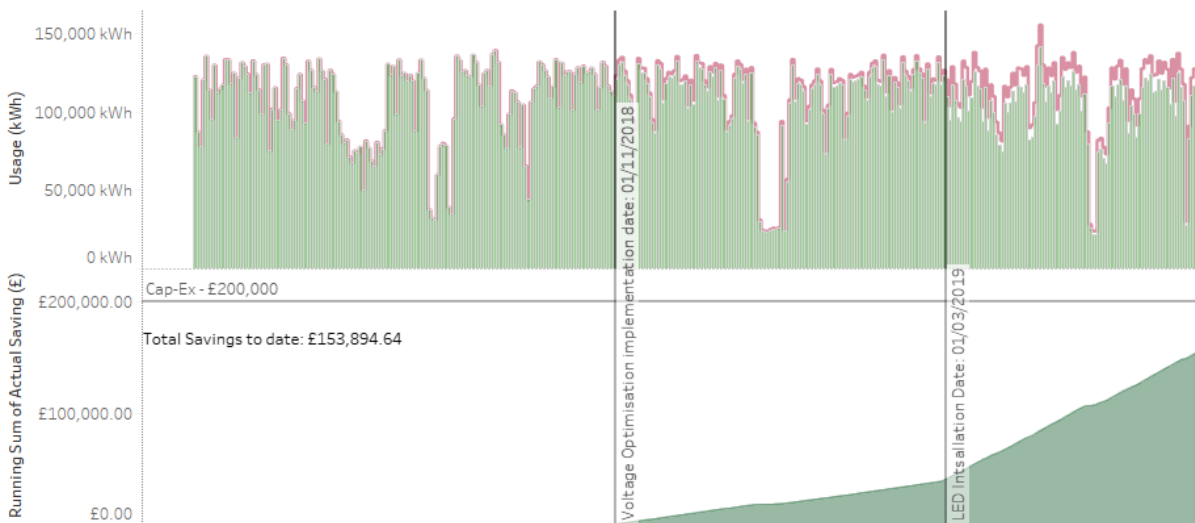

Projections

With Eco-Hub, you can forecast the impact of energy saving solutions, allowing you to project future savings and set targets to ensure you are seeing a return on your overall investment. Savings are independently tracked and validated, keeping you in control. Successful projects can also be scaled up, applying projections to your wider portfolio, preparing you for any future expansion or usage changes.