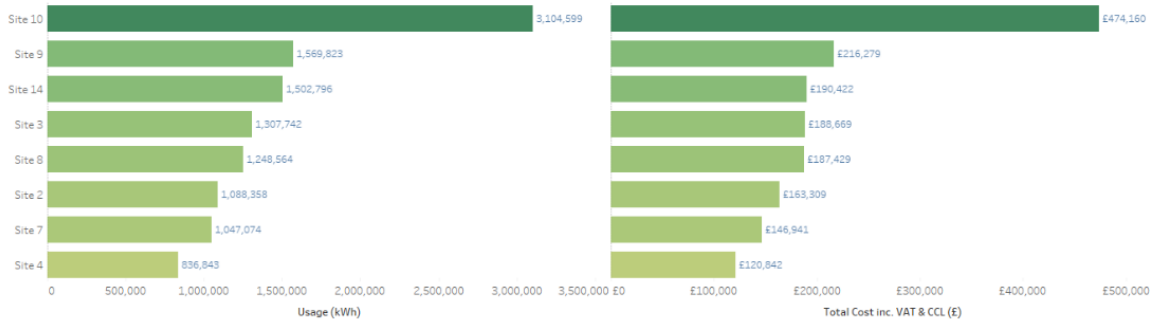

The Eco-Hub can assist your business to meet its environmental targets by providing accessible & visually engaging insights into its energy profile and usage patterns.

League Table Data

Site Name	Total Cost	Usage (kWh)
Site 1	£94,874	639,904
Site 2	£163,309	1,088,358
Site 3	£188,669	1,307,742
Site 4	£120,842	836,843
Site 5	£51,712	349,995
Site 6	£81,426	594,002
Site 7	£146,941	1,047,074
Site 8	£187,429	1,248,564
Site 9	£216,279	1,569,823
Site 10	£474,160	3,104,599
Site 11	£91,166	628,238
Site 12	£104,952	711,012