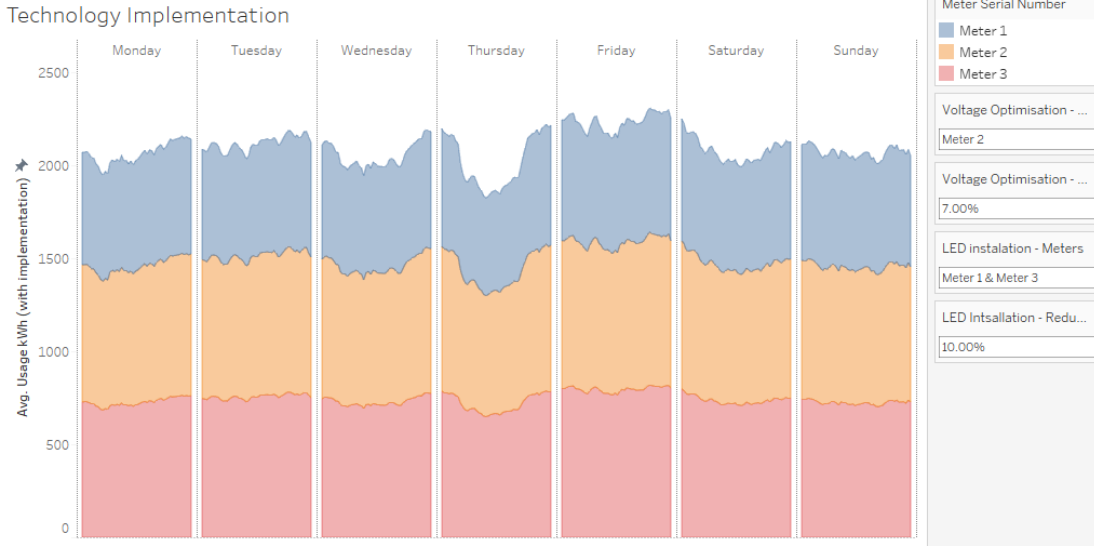

The Eco-Hub can assist your business to meet its environmental targets by providing accessible & visually engaging insights into its energy profile and usage patterns.

League Table Data

Site Name	Total Cost	Usage (kWh)
Site 1	£94,874	639,904
Site 2	£163,309	1,088,358
Site 3	£188,669	1,307,742
Site 4	£120,842	836,843
Site 5	£51,712	349,995
Site 6	£81,426	594,002
Site 7	£146,941	1,047,074
Site 8	£187,429	1,248,564
Site 9	£216,279	1,569,823
Site 10	£474,160	3,104,599
Site 11	£91,166	628,238
Site 12	£104,952	711,012

- Responsive
- Accessible
- Customisable
- Scalable
- Detailed

Did you know...

Businesses can save up to 10% on their gas and electricity usage by applying a monitoring and targeting scheme as part of a broader energy management program.

Identify Usage Profiles

By combining high-level, company wide league tables and analysis with pioneering, in-depth meter level analysis, you can target the biggest energy users within your organisation and drill into their usage patterns. Our expert consultants will work with you and identify energy reduction opportunities that will save money and, crucially, reduce your carbon footprint.