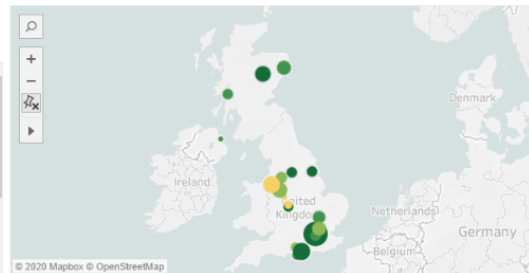

The Eco-Hub can assist your business to meet its environmental targets by providing accessible & visually engaging insights into its energy profile and usage patterns.

League Table Data

Site Name	Total Cost	Usage (kWh)
Site 1	£94,874	639,904
Site 2	£163,309	1,088,358
Site 3	£188,669	1,307,742
Site 4	£120,842	836,843
Site 5	£51,712	349,995
Site 6	£81,426	594,002
Site 7	£146,941	1,047,074
Site 8	£187,429	1,248,564
Site 9	£216,279	1,569,823
Site 10	£474,160	3,104,599
Site 11	£91,166	628,238
Site 12	£104,952	711,012